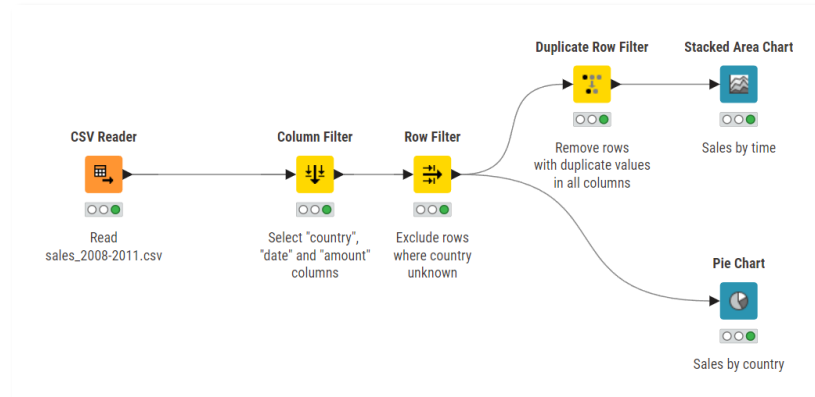

Agenda

- Intro to KNIME Analytics Platform
- Live Demo
- Q&A

KNIME Analytics Platform

What is visual programming?

The technology you work with:

Visual Workflows

Nodes and Workflows

- Nodes perform tasks on data

- Nodes are combined to create **Workflows**

What is the KNIME Community Hub?

- Online collaborative platform to learn the basics or get deeper into data science, discover community-built blueprints for your next project, or take first steps into automatically running your analysis [with a subscription plan](#).