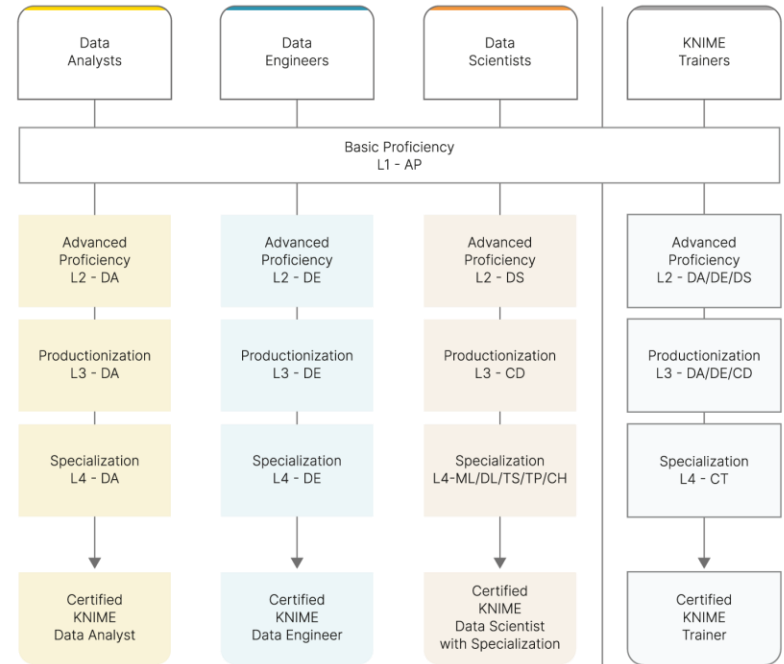

Agenda

- Intro to KNIME Analytics Platform
- Live Demo
- Q&A

KNIME Analytics Platform

What is visual programming?

The technology you work with:

Visual Workflows

Nodes and Workflows

- Nodes perform tasks on data

- Nodes are combined to create **Workflows**

What is the KNIME Community Hub?

- Online collaborative platform to learn the basics or get deeper into data science, discover community-built blueprints for your next project, or take first steps into automatically running your analysis [with a subscription plan](#).

KNIME Learning Paths

- Courses from level **L1** to level **L4**
- Various professional profiles
- **Self-paced courses**
 - Videos and exercises at your own pace and for free
- **Instructor led courses**
 - Scheduled sessions and guided exercises in paid courses