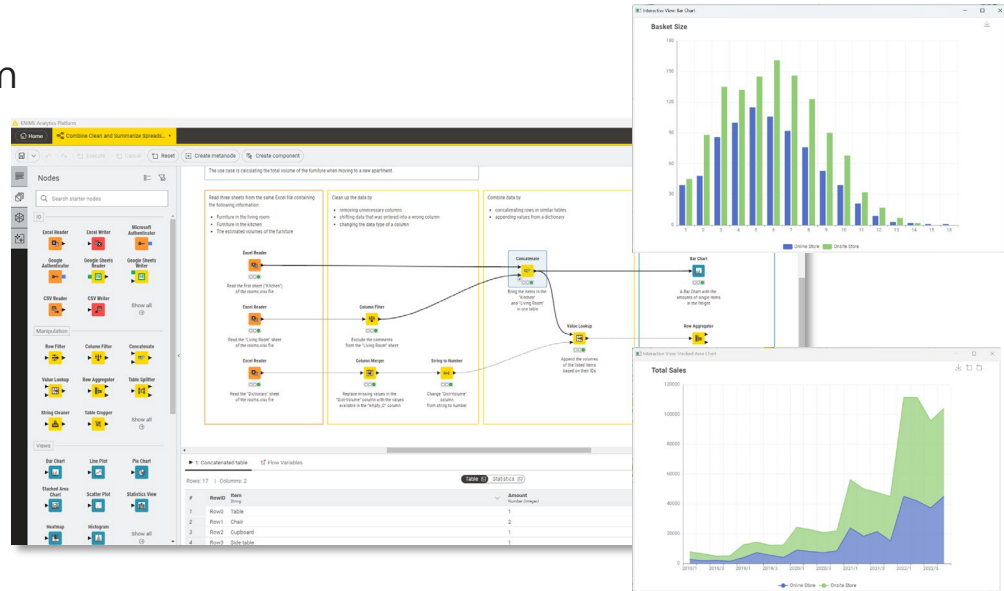

# Agenda

A Brief Introduction to KNIME

Demo: The KNIME Analytics Platform Workspace

Hands-on: Build Your First Workflow

Wrap-up

A series of overlapping, light-colored geometric lines (triangles and polygons) in the top right corner of the slide, creating a dynamic, abstract pattern.

# A Brief Introduction to KNIME

# What is KNIME Analytics Platform

- A tool to make sense of your data
  - Data analysis, Data Science, Data Engineering
  - Transformation, visualization, reporting
- Open source
- Visual programming paradigm
  - No coding required

# Nodes and Workflows

- **NODES** perform tasks on data

- Nodes are combined to create **WORKFLOWS**

**Demo: KNIME Analytic Platform  
Workbench**

Abstract geometric lines in the top right corner, consisting of several overlapping, thin white lines forming a complex, angular shape against the yellow background.