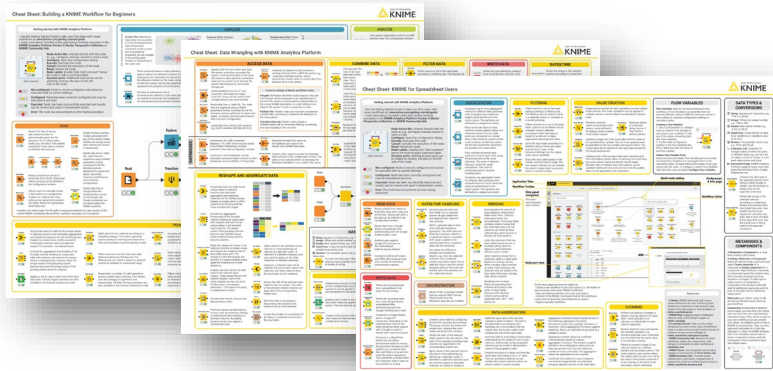

# KNIME Certification Exams

- From level **L1** to level **L4**
- Online examination
- Measure your expertise with KNIME software and data skills
- Get and share your badge!

## Teaching & Certifying

KNIME Expertise from level **L1** to level **L4**

Get **certified** at:

[knime.com/certification-program](https://knime.com/certification-program)

# KNIME Press

- Many cheat sheets available for:
  - Beginners
  - Spreadsheet Users
  - Data Visualization
  - and many more...

- Different books in four series:
  - Textbooks
  - Use Case Collections
  - Technical Collections
  - Transition Booklets