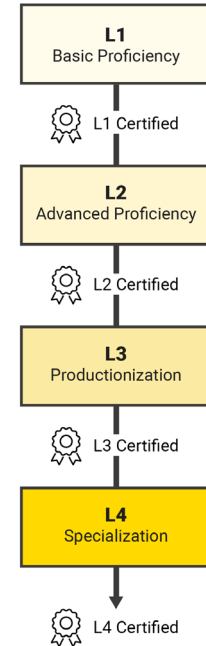

Teaching & Certifying

KNIME Expertise from level **L1** to level **L4**

Get **certified** at:

knime.com/certification-program