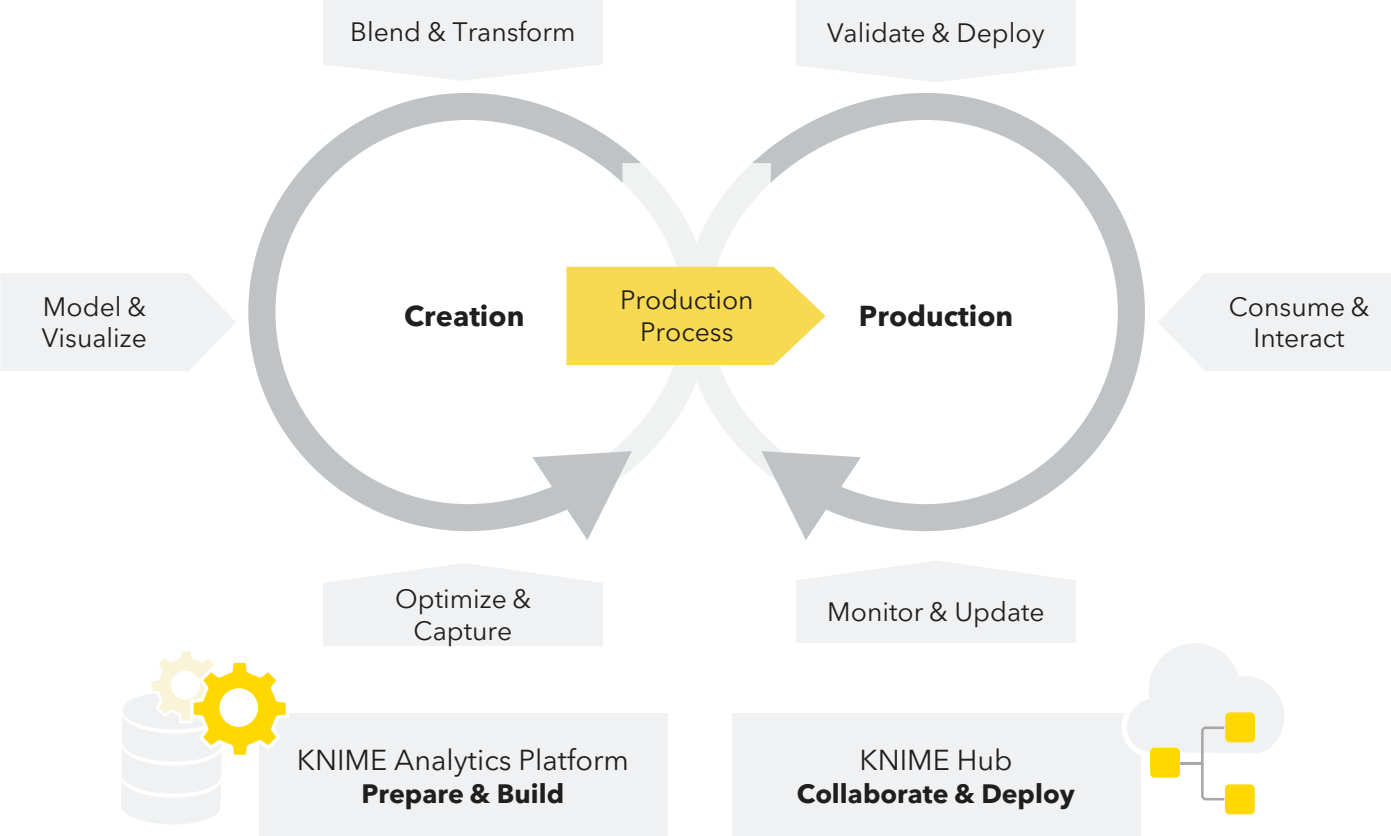

# Agenda

A Brief Introduction to KNIME

Demo: The KNIME Analytics Platform Workspace

Hands-on: Build Your First Workflow

Wrap-up

A series of overlapping, light-colored geometric lines (triangles and polygons) in the top right corner of the slide, creating a dynamic, abstract pattern.

# The Data Science Life Cycle - Creation & Production

# Nodes and Workflows

- **NODES** perform tasks on data

- Nodes are combined to create **WORKFLOWS**

**Demo: KNIME Analytic Platform  
Workbench**

Abstract geometric lines in the top right corner, consisting of several overlapping, thin white lines forming a complex, angular shape against the yellow background.