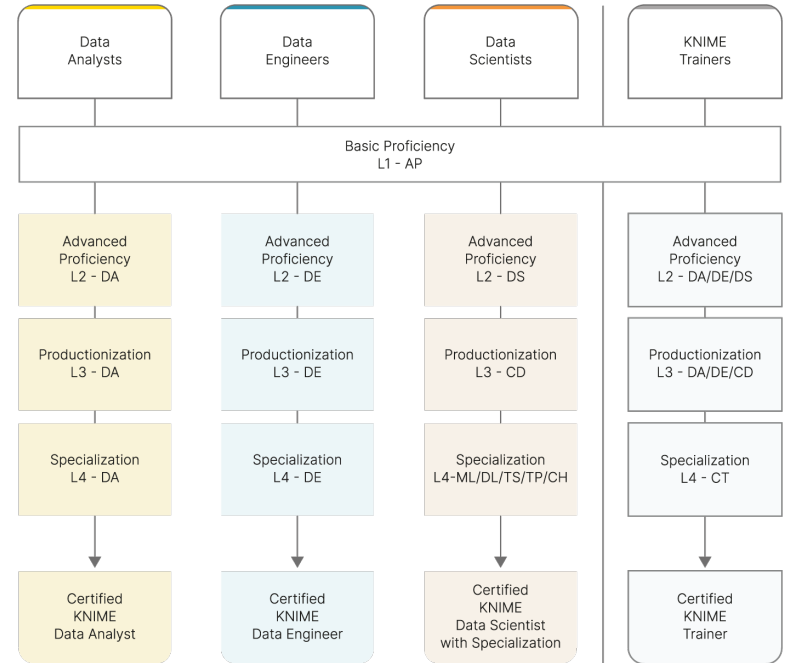

KNIME Learning Paths

- Courses from level **L1** to level **L4**
- Various professional profiles
- **Self-paced courses**
  - Videos and exercises at your own pace and for free
- **Instructor led courses**
  - Scheduled sessions and guided exercises in paid courses

Find the **next course** at:

[knime.com/learning](https://www.knime.com/learning)