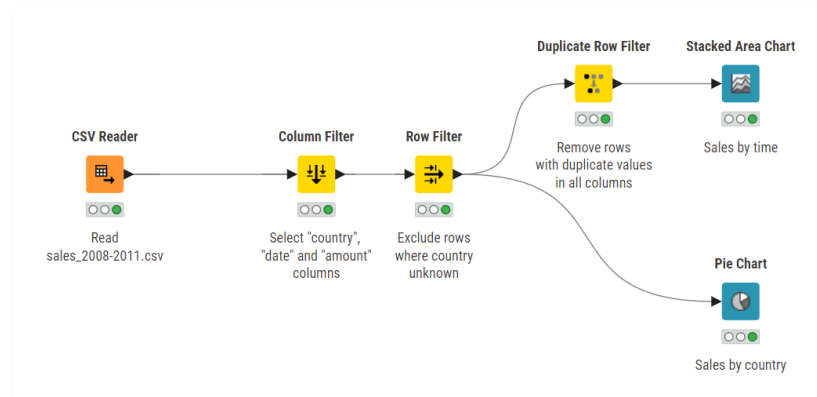

# What is KNIME Analytics Platform

- A tool to make sense of your data
  - Data analysis, Data Science, Data Engineering
  - Transformation, visualization, reporting
- Open source
- Visual programming paradigm
  - No coding required

# Nodes and Workflows

- **NODES** perform tasks on data

- Nodes are combined to create **WORKFLOWS**

**Demo: KNIME Analytic Platform  
Workbench**

Abstract geometric lines in the top right corner, consisting of several overlapping, thin white lines forming a complex, angular shape against the yellow background.